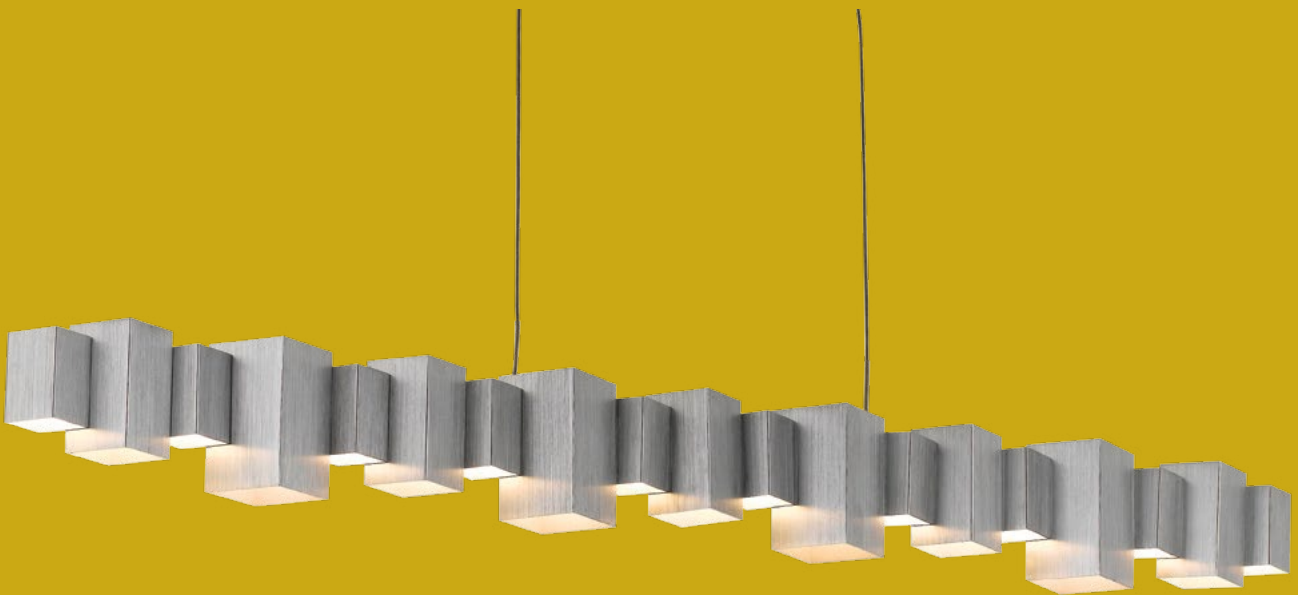

Shaw

pendant

○ AL ● BK ○ GD

2wx19 LED 4000k 3050LM – 1030mm

It's shape and format reflects the sophistication of a timeless iconic piece in your dining or living room.

Delgany

pendant

● BK/AB ● BK/CH