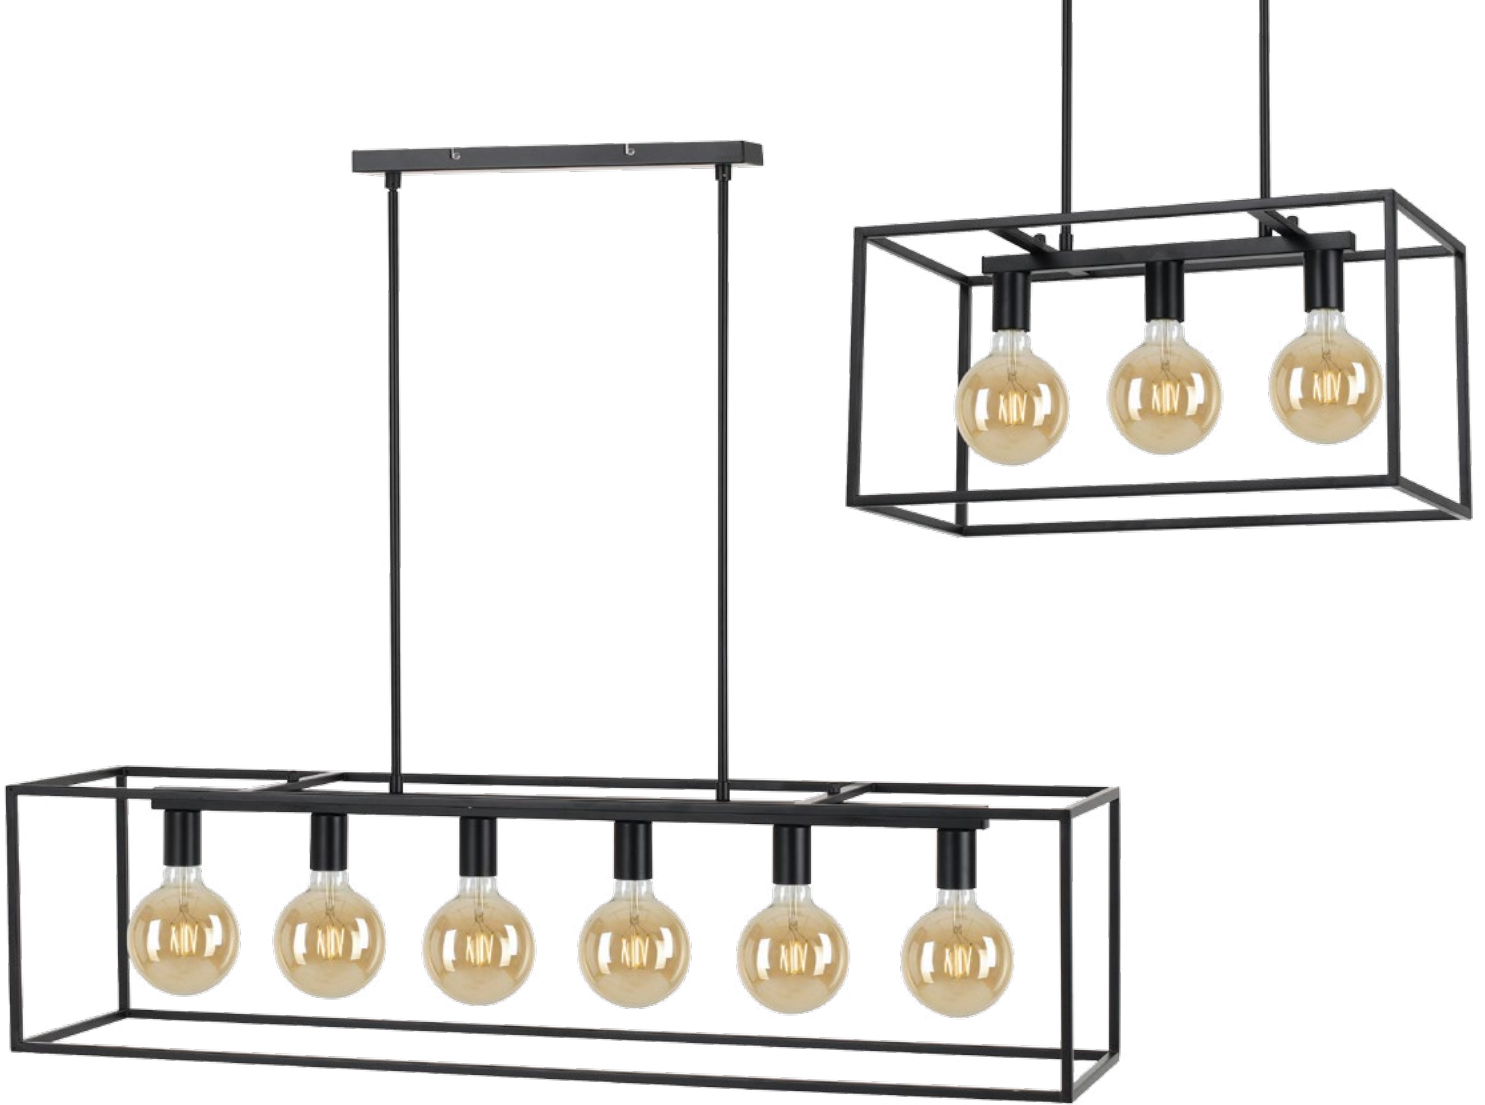

A true luxury piece with a minimalist form,
that boasts elegance and discerning taste.

Crispin

pendant

● NK

4x25w E14max – 500x675mm

It's shape or dimension and format reflects the sophistication of a timeless iconic piece in your dining or living room.

Lapin & Kalani

pendant

●● AM/FR ●● CL/FR ●● SM/FR

28w G9 – 180x340mm
3W LED 240V nonDIM 250LM 4000k – 130x180mm

Full of contemporary style, this chic lighting design is a great way to add gleaming shine to your home. The glass element with inner diffuser provides added radiance when illuminated.

Collins

pendant

● BK

25w E27max – 300x300mm
3x25w E27max – 600x300mm
6x25w E27max – 1200x300mm

This wrought iron pendant gives a minimal and ample negative style that brings with an effortless style in any room.

Ripoli

pendant

●○ OB/CL

25w E27max – 200x320mm
5x25w E27max – 410x430mm
8x25w E27max – 620x450mm